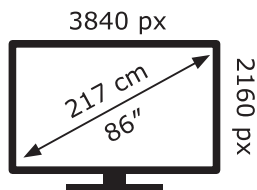

ENERG ⚡

LG Electronics

86NANO863PA

207 kWh/1000h

ABCDEF**G**

335 kWh/1000h

2019/2013